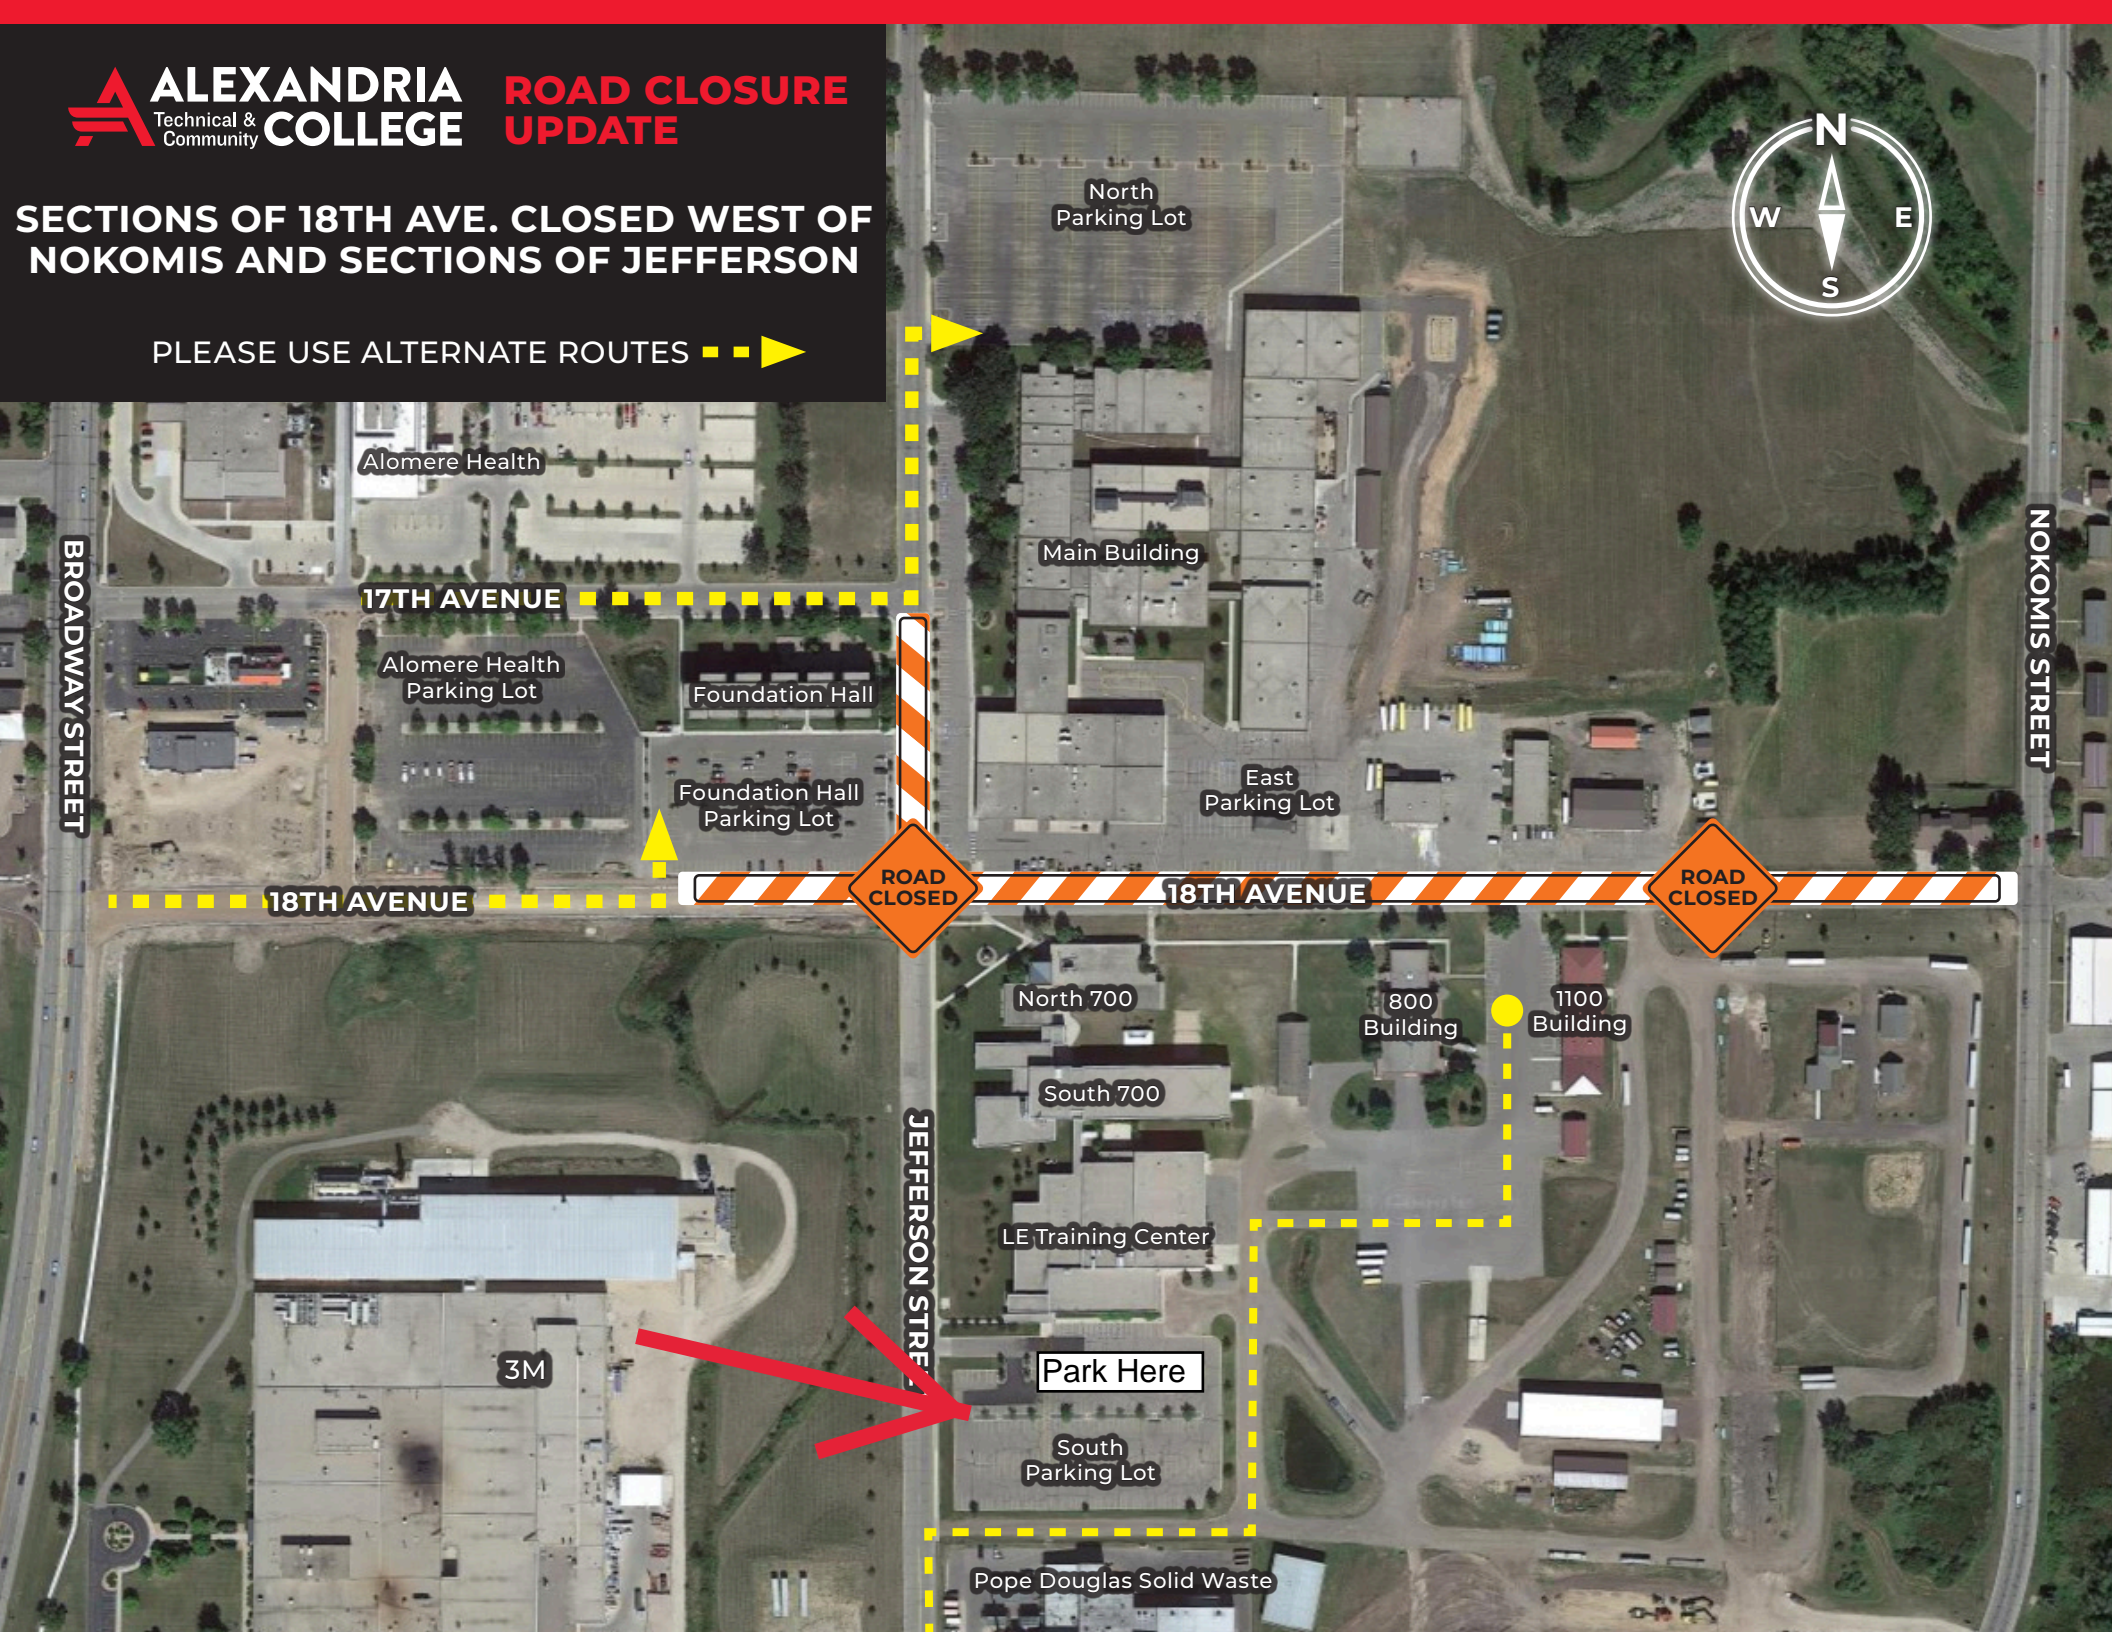

**SECTIONS OF 18TH AVE. CLOSED WEST OF
NOKOMIS AND SECTIONS OF JEFFERSON**

PLEASE USE ALTERNATE ROUTES 

BROADWAY STREET

NOKOMIS STREET

JEFFERSON STREET

Alomere Health

17TH AVENUE

Alomere Health
Parking Lot

Foundation Hall

Foundation Hall
Parking Lot

18TH AVENUE

18TH AVENUE

North
Parking Lot

Main Building

East
Parking Lot

North 700

800
Building

1100
Building

South 700

LE Training Center

Park Here

South
Parking Lot

Pope Douglas Solid Waste

3M